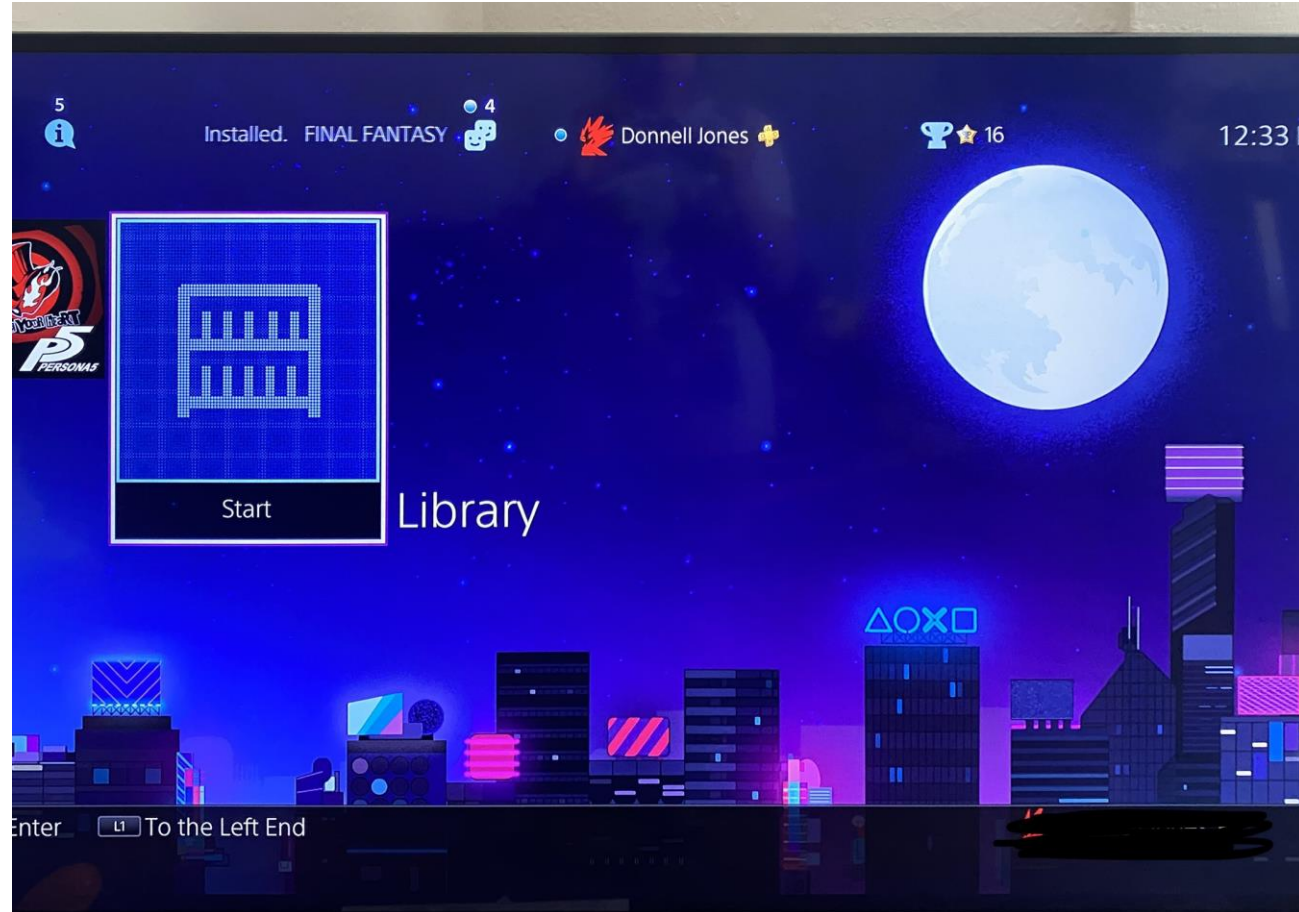

PS4 Access to Google Classroom

Look at your PS4 Library and click it

Then, on the left-hand side go to “Applications” and click it

Once on Applications scroll to see “Internet Browser”

Click the “Internet Browser” and launch the app by clicking “start”

The browser will launch and use your control to guide to the right-hand side to search and write in “google classroom”

Once you hit the triangle button and it will launch as if using a computer and click “google classroom”