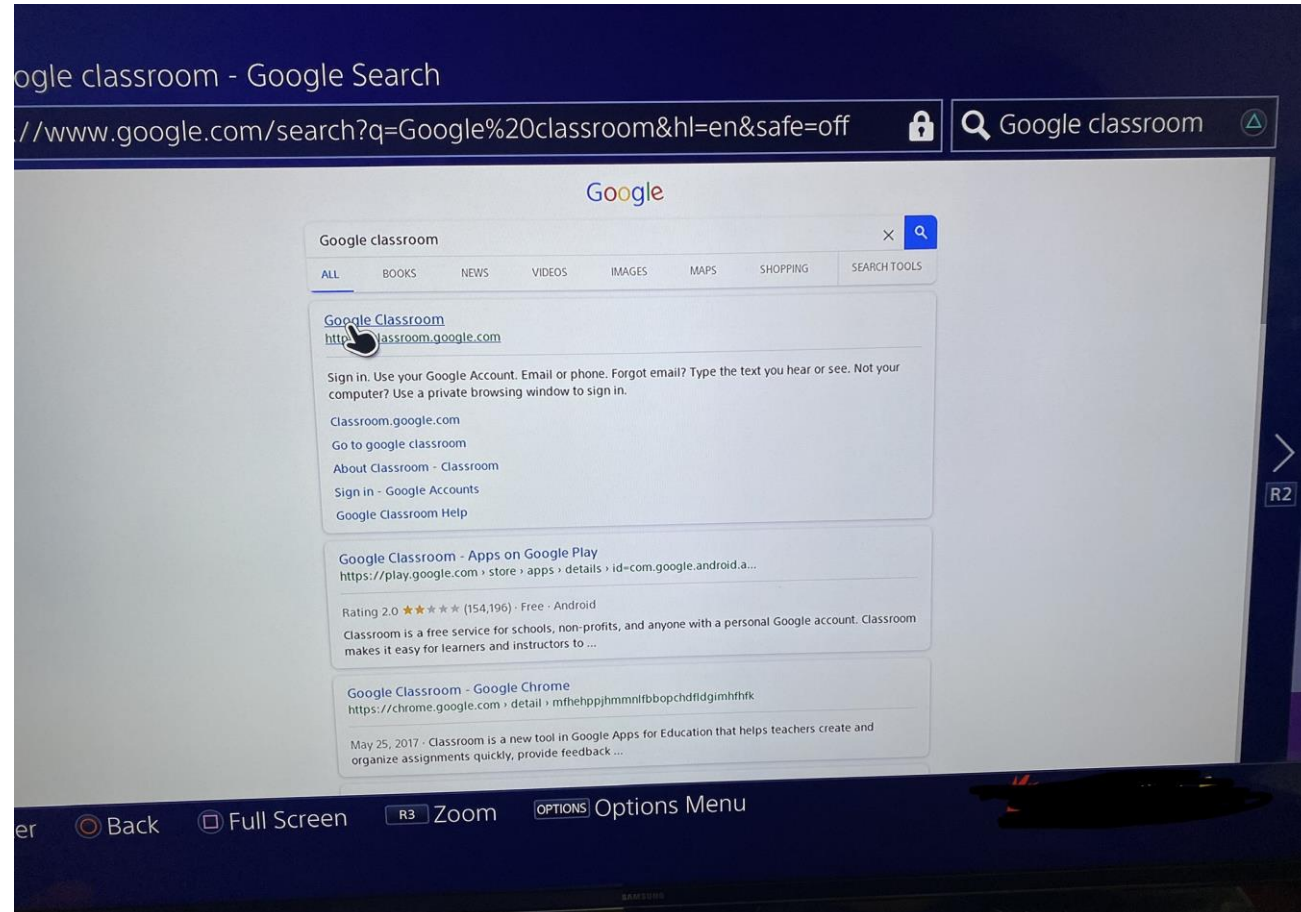

PS4 Access to Google Classroom

Look at your PS4 Library and click it

Then, on the left-hand side go to “Applications” and click it

Once on Applications scroll to see “Internet Browser”

Click the “Internet Browser” and launch the app by clicking “start”

The browser will launch and use your control to guide to the right-hand side to search and write in “google classroom”

Once you hit the triangle button and it will launch as if using a computer and click “google classroom”