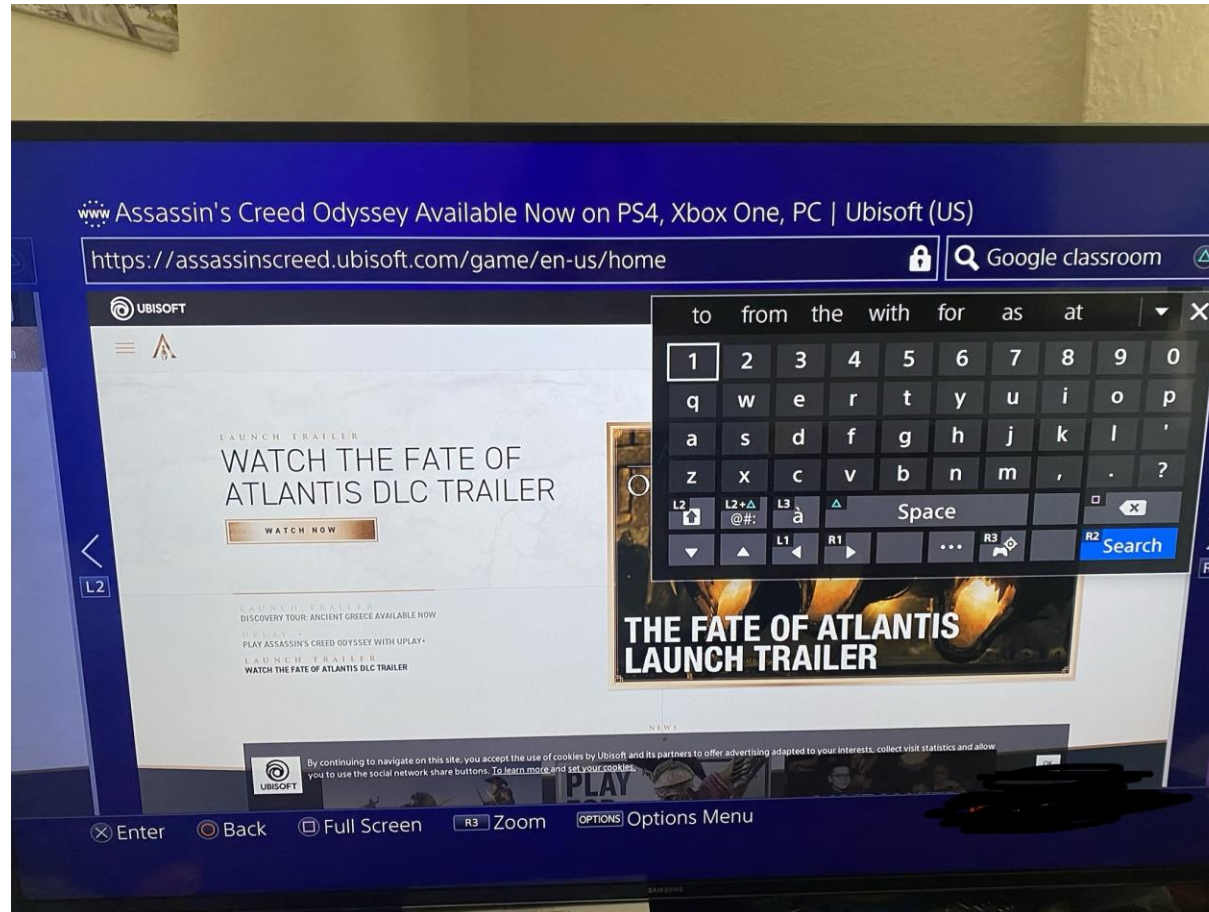

PS4 Access to Google Classroom

Look at your PS4 Library and click it

Then, on the left-hand side go to “Applications” and click it

Once on Applications scroll to see “Internet Browser”

Click the “Internet Browser” and launch the app by clicking “start”

The browser will launch and use your control to guide to the right-hand side to search and write in “google classroom”

Once you hit the triangle button and it will launch as if using a computer and click “google classroom”