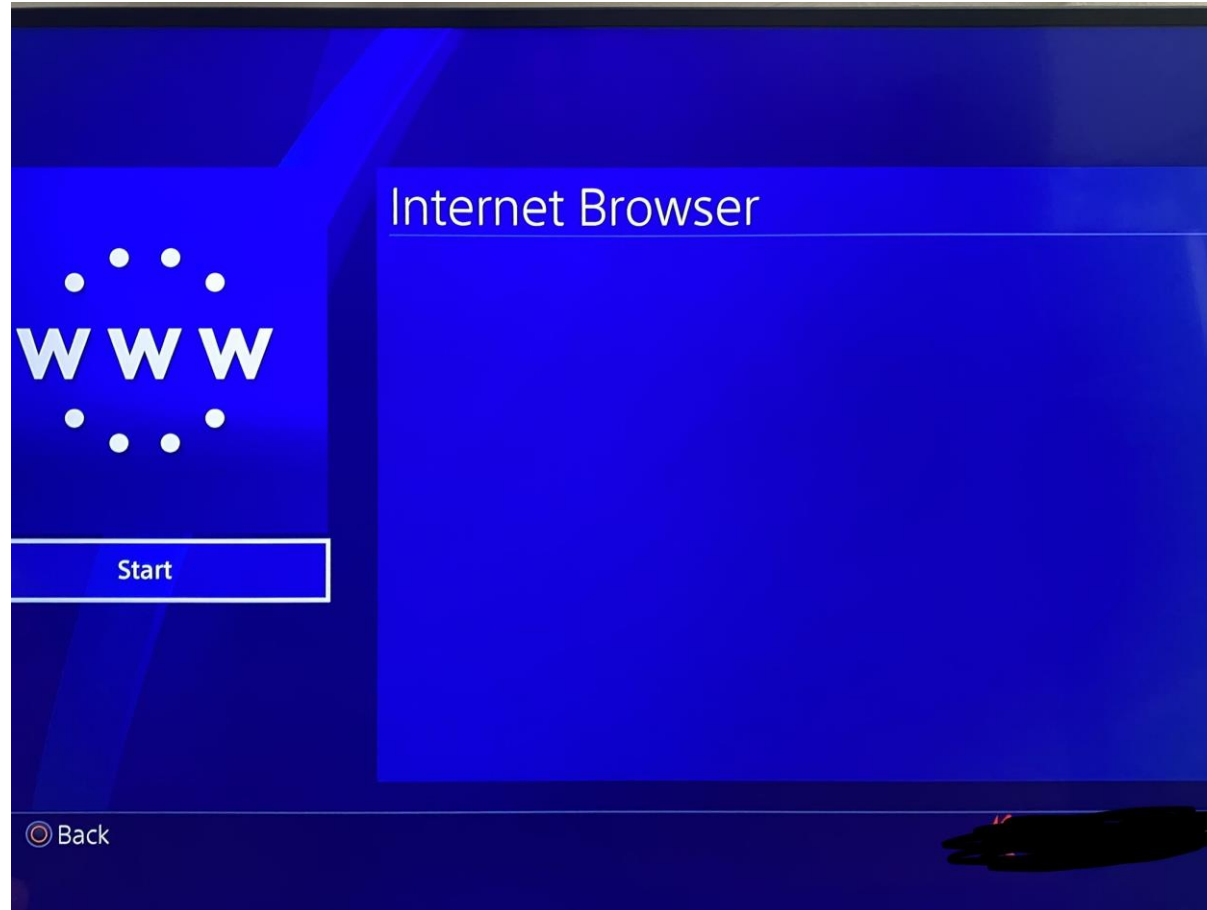

PS4 Access to Google Classroom

Look at your PS4 Library and click it

Then, on the left-hand side go to “Applications” and click it

Once on Applications scroll to see “Internet Browser”

Click the “Internet Browser” and launch the app by clicking “start”

The browser will launch and use your control to guide to the right-hand side to search and write in “google classroom”

Once you hit the triangle button and it will launch as if using a computer and click “google classroom”